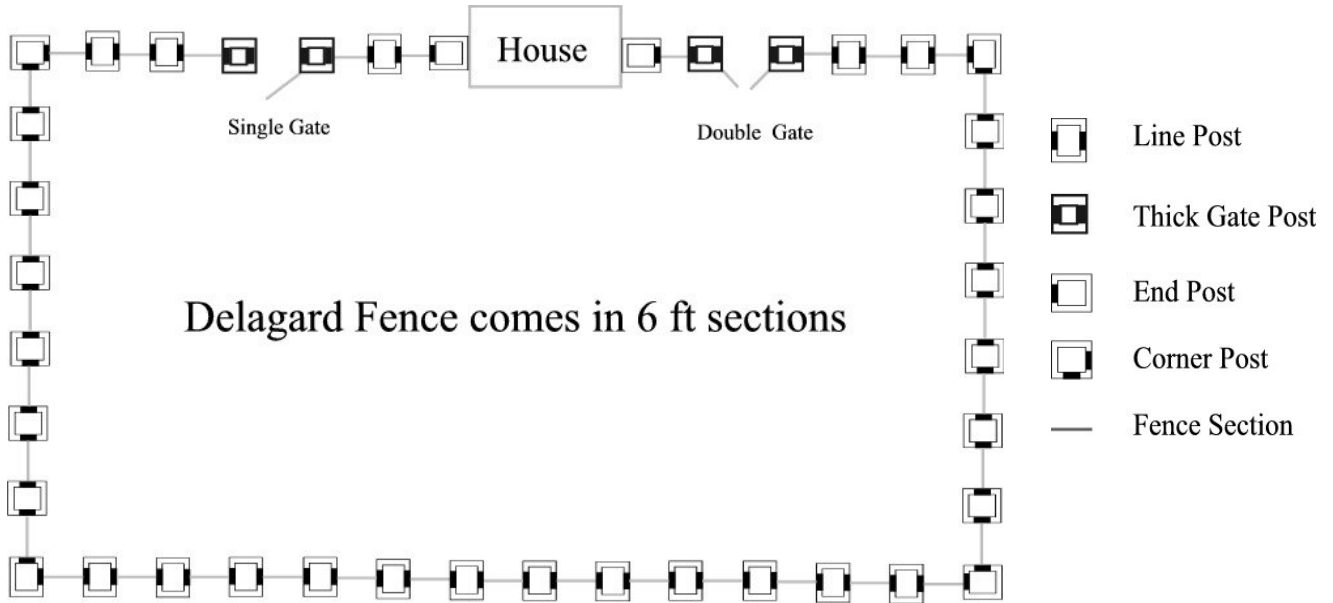

Discount Fence Supply, Inc.

FAX ORDER FORM

Order Date: _____ Ordered By: _____
 Phone: _____ Ship To: _____
 Bill To: _____

DELGARD COMMERCIAL STYLES:

Madrid

Tahoe

Laurel

Stratford

PLEASE CIRCLE YOUR CHOICE:

Job Name :		8' High Commercial Grade Fence		
Quantity	Product #	Description	Unit Price	Total
	Delgard	8' H x 6' W Sections (4-RAIL)	\$225.35	
	Delgard	2-1/2" Square x 142" Corner Posts	\$53.49	
	Delgard	2-1/2" Square x 142" Line Posts	\$53.49	
	Delgard	2-1/2" Square x 142" End Posts	\$53.49	
	Delgard	4" Square x 144" Gate Posts	\$141.38	
	Delgard	36" x 96" Gate	\$397.10	
	Delgard	42" x 96" Gate	\$432.30	
	Delgard	48" x 96" Gate	\$452.10	
	Delgard	60" x 96" Gate	\$570.90	
	Delgard	Stationary Post/Wall Mounts	4.64	
	Delgard	Adjustable Post/Wall Mounts	7.81	
	Delgard	Touch Up Paint Bottle	11.77	
		Miscellaneous		
		Subtotal		
		Residential drop off add \$125.00	100.00	
		Shipping East of Mississippi (Free if over \$2,500.00) (Does not include residential drop off fee)	160.00	
		Shipping West of Mississippi (Free if over \$4,000.00) (Does not include residential drop off fee)	349.00	
		Total		

Our Commercial fences feature 1" square pickets, 1 5/8" square rails, and 2 1/2" square posts.
 All fences come pre-assembled in 6ft sections.

Phone 330/650-9226 10050 Wellman Rd. Streetsboro, OH 44241 FAX: 330/650-9004

If you would like an estimate fax us a drawing

Delagard Fence comes in 6 ft sections

Use this grid to draw your plan... Then send it with your Material List and we will look it over for you. Just one more way www.discountfence.com is here to serve. Fax your project to: 330/650-9004