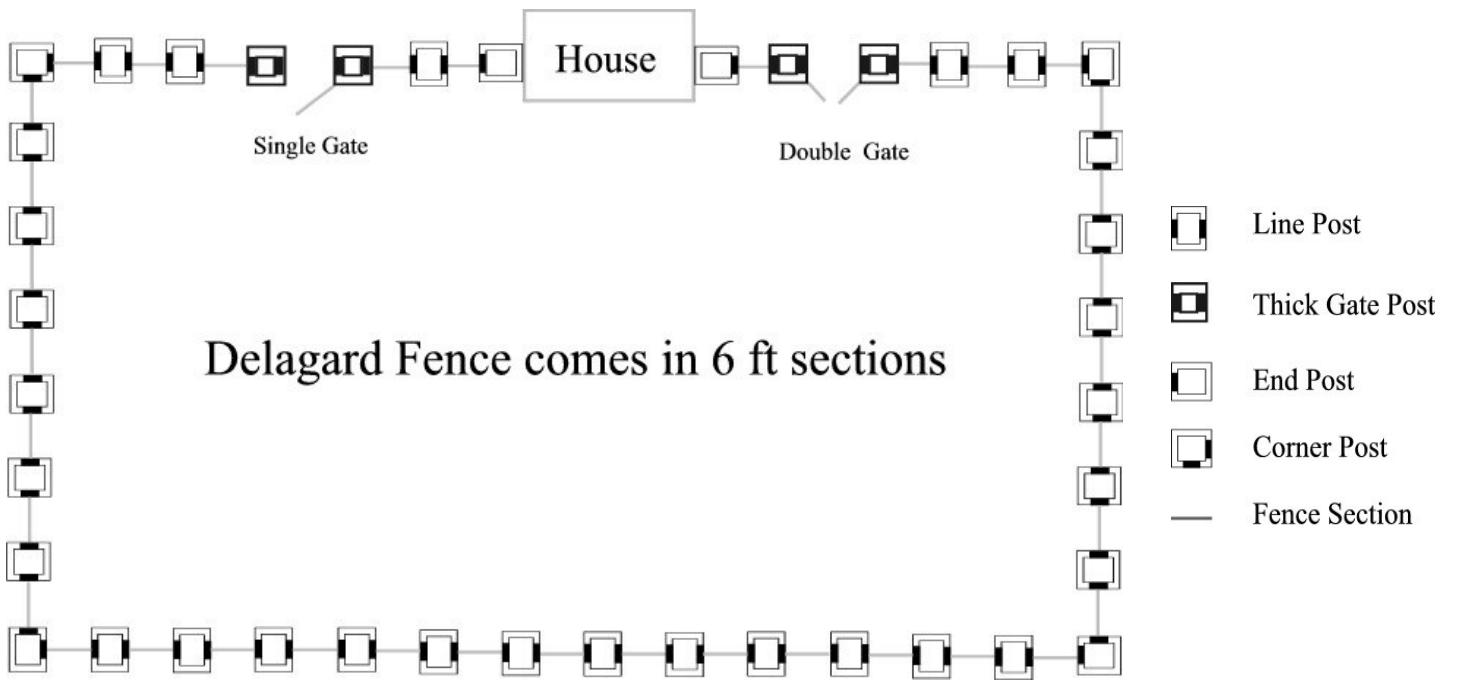

Discount Fence Supply, Inc.

FAX ORDER FORM

Order Date: _____ Ordered By: _____
 Phone: _____ Ship To: _____
 Bill To: _____

DELGARD COMMERCIAL STYLES:

Madrid

Tahoe

Laurel

Stratford

PLEASE CIRCLE YOUR CHOICE:

Job Name :		6' High Commercial Grade Fence		
Quantity	Product #	Description	Unit Price	Total
	Delgard	6' H x 6' W Sections	\$158.49	
	Delgard	2-1/2" Square x 106" Corner Posts	\$38.38	
	Delgard	2-1/2" Square x 106" Line Posts	\$38.38	
	Delgard	2-1/2" Square x 106" End Posts	\$38.38	
	Delgard	4" Square x 120" Gate Posts	\$120.82	
	Delgard	36" x 72" Gate	\$346.50	
	Delgard	42" x 72" Gate	\$372.90	
	Delgard	48" x 72" Gate	\$386.10	
	Delgard	60" x 72" Gate	\$471.90	
	Delgard	Stationary Post/Wall Mounts	4.64	
	Delgard	Adjustable Post/Wall Mounts	7.81	
	Delgard	Touch Up Paint Bottle	11.77	
		Miscellaneous		
		Subtotal		
		Residential drop off add \$125.00	100.00	
		Shipping East of Mississippi (Free if over \$2,500.00) (Does not include residential drop off fee)	160.00	
		Shipping West of Mississippi (Free if over \$4,000.00) (Does not include residential drop off fee)	349.00	
		Total		

Our Commercial fences feature 1" square pickets, 1 5/8" square rails, and 2 1/2" square posts.
 All fences come pre-assembled in 6ft sections.

Phone 330/650-9226 10050 Wellman Rd. Streetsboro, OH 44241 FAX: 330/650-9004

If you would like an estimate fax us a drawing

Delagard Fence comes in 6 ft sections

Use this grid to draw your plan... Then send it with your Material List and we will look it over for you. Just one more way www.discountfence.com is here to serve. Fax your project to:
330/650-9004