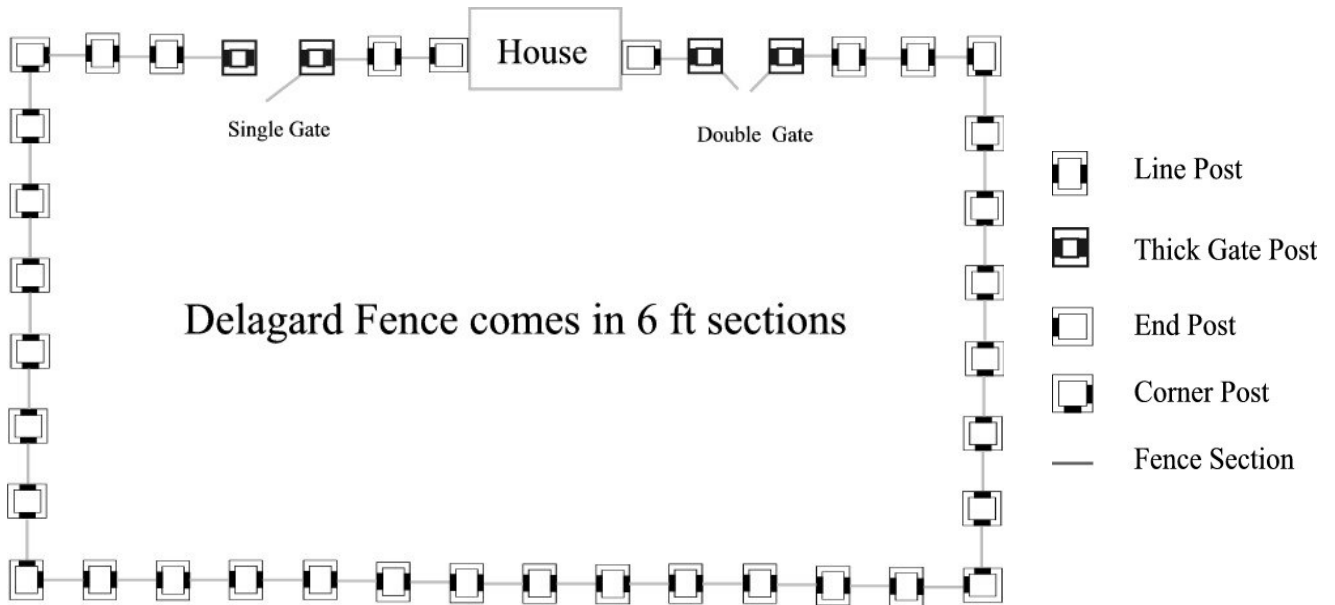

If you would like an estimate fax us a drawing

Use this grid to draw your plan... Then send it with your Material List and we will look it over for you. Just one more way www.discountfence.com is here to serve. Fax your project to:
330/650-9004