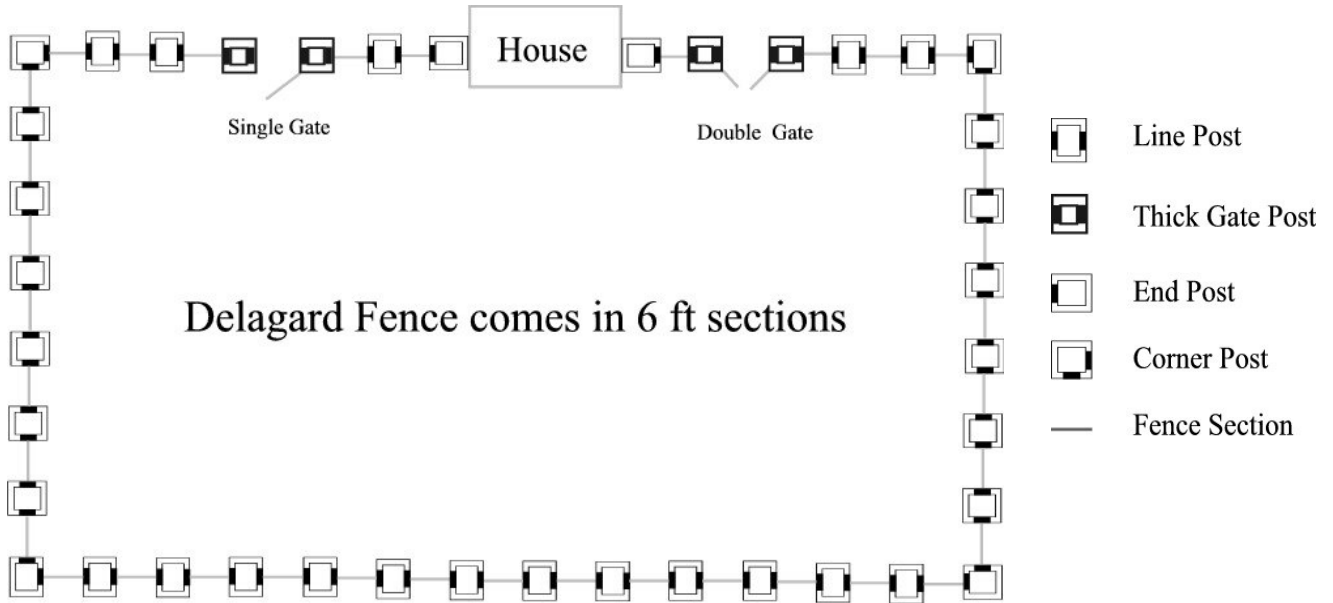

If you would like an estimate fax us a drawing

Use this grid to draw your plan... Then send it with your Material List and we will look it over for you. Just one more way www.discountfence.com is here to serve. Fax your project to:
330/650-9004